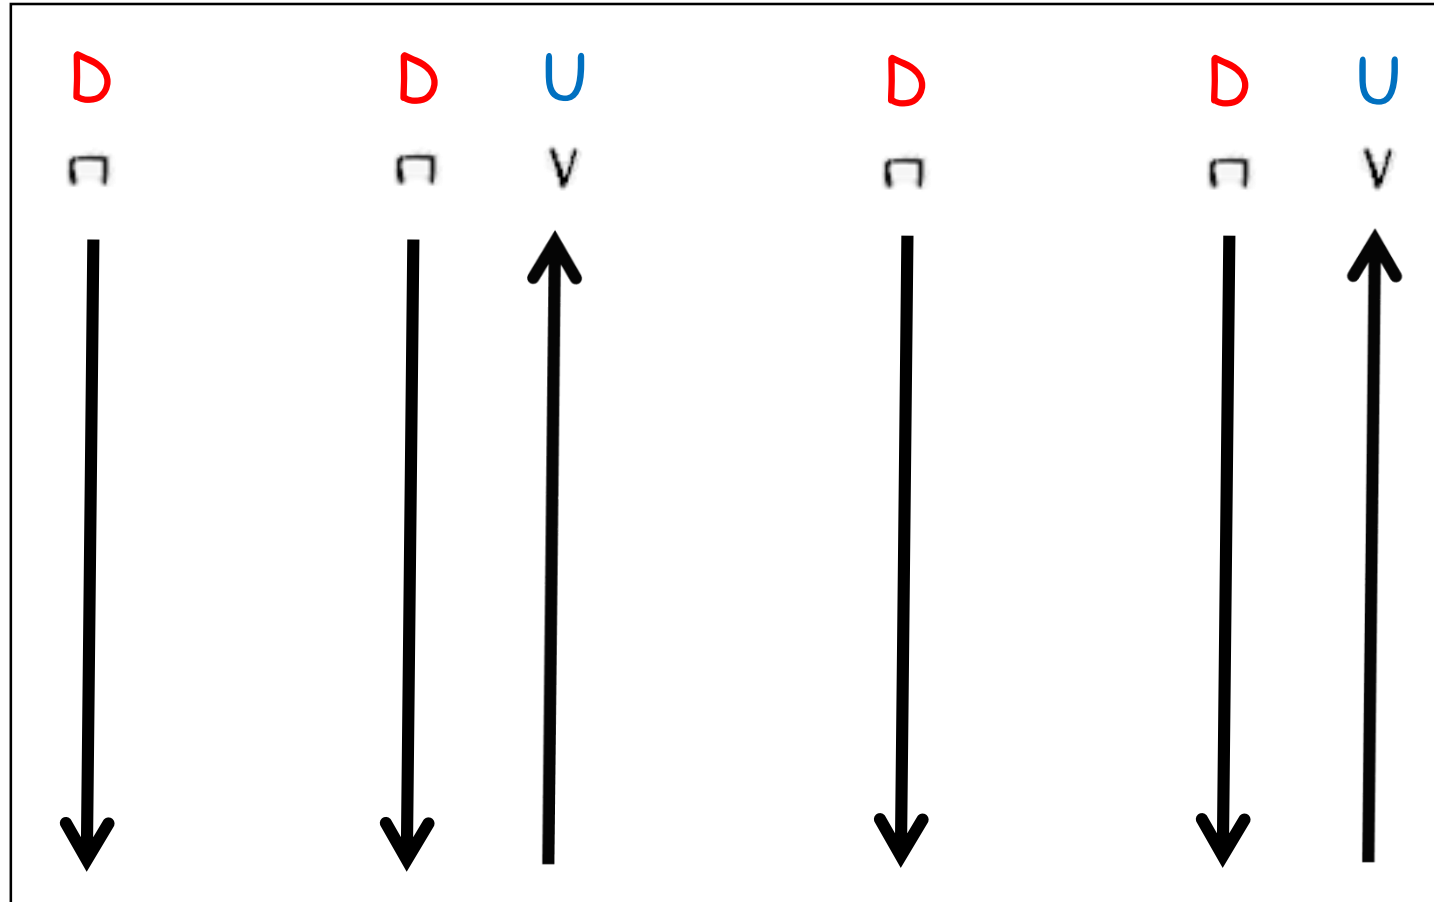

You Are My Sunshine - Strum pattern

D = down strum
□ = down strum

U = up strum
□ = up strum